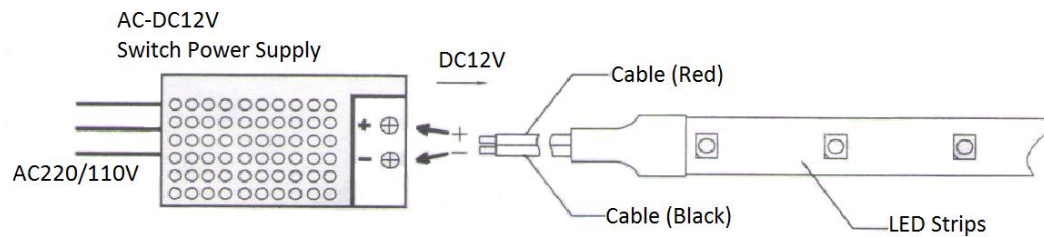

Parameter

Item NO.	LED Type	LED QTY (PCS)	Voltage (V)	Power (W/M)	Color	CCT (K)	Luminous Flux/M	Beam Angle	Protect Level
HR00-D12ANW60P	SMD5630	60	DC12/DC24	14.4	white	5500-6500K	1400LM±10%	120°	IP20/ IP65/ IP67/ IP68
HR00-D12AWW60P	SMD5630	60	DC12/DC24	14.4	warm white	2800-3200K	1400LM±10%		
HR00-D12ACW60P	SMD5630	60	DC12/DC24	14.4	cold white	900-12000K	1400LM±10%		

* White/Black/Yellow Color FPC optional

Dimension of SMD5630 Constant Voltage LED Strip Light 60LED/M:

Connect Drawing:

Installation of SMD5630 Constant Voltage LED Strip Light 60LED/M

1. The black of strip stick with 3M tape. Only need to rive the face paper on 3M tape when use.
2. Stick the strip anywhere 3M tape easy to fix.
3. When install strips, it can be cut at the marks of scissors according to length.
4. Fix the strips with screw of clip lock.