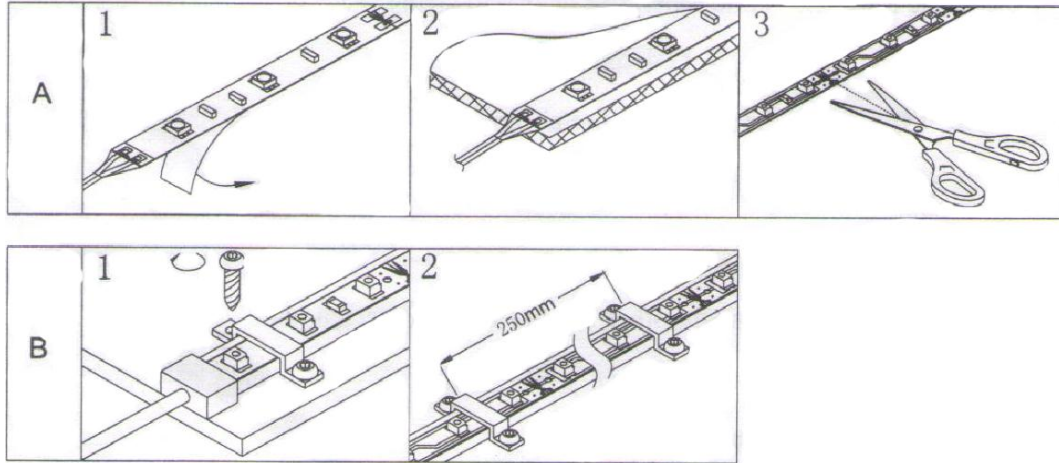

* White/Black/Yellow Color FPC optional

Dimension of SMD5630 Constant Voltage LED Strip Light 60LED/M:

Connect Drawing:

Installation of SMD5630 Constant Voltage LED Strip Light 60LED/M

1. The black of strip stick with 3M tape. Only need to rive the face paper on 3M tape when use.
2. Stick the strip anywhere 3M tape easy to fix.
3. When install strips, it can be cut at the marks of scissors according to length.
4. Fix the strips with screw of clip lock.

- A. Installation with 3M tape
- B. Installation with mounting Clip

Packaging:

1. Diagram

2. Notes from SMD5630 Constant Voltage LED Strip Lights suppliers in China - Hanron

- *Reel each strip(5M) by one and put in AL foil bag;
- *Put 15 reels into one inner box, total 75M strip;
- *Put 2 inner boxes into one carton, total 150M strip.