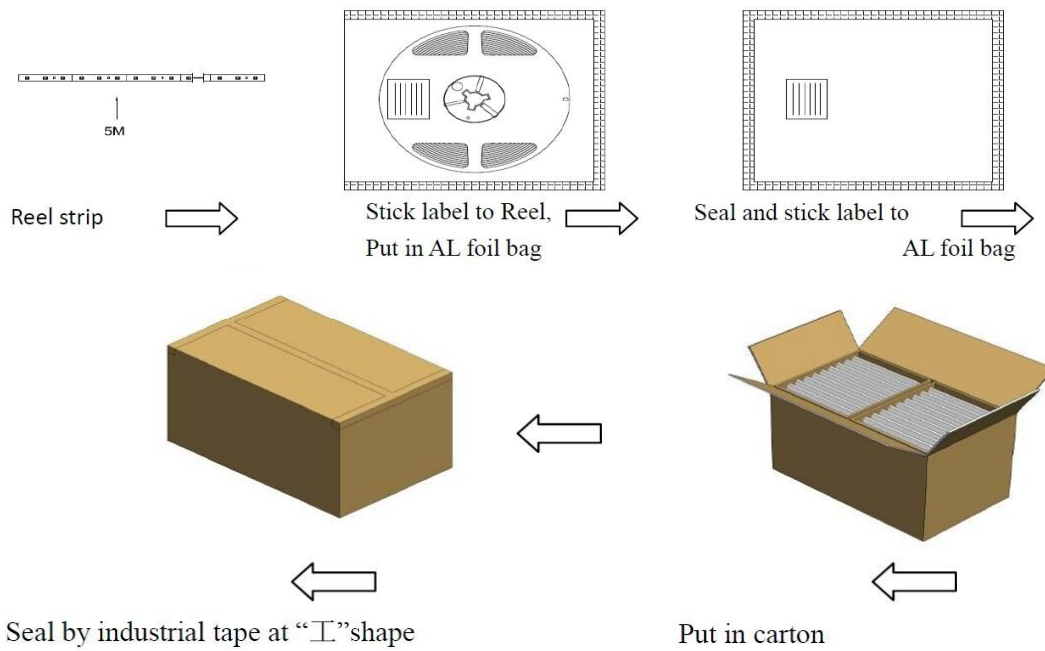

* White/Black/Yellow Color FPC optional

Dimension of SMD5630 Constant Voltage LED Strip Light 60LED/M:

Connect Drawing:

Installation of SMD5630 Constant Voltage LED Strip Light 60LED/M

1. The black of strip stick with 3M tape. Only need to rive the face paper on 3M tape when use.
2. Stick the strip anywhere 3M tape easy to fix.
3. When install strips, it can be cut at the marks of scissors according to length.
4. Fix the strips with screw of clip lock.

- A. Installation with 3M tape
- B. Installation with mounting Clip

Packaging:

1. Diagram

2. Notes from SMD5630 Constant Voltage LED Strip Lights suppliers in China - Hanron

- *Reel each strip(5M) by one and put in AL foil bag;
- *Put 15 reels into one inner box, total 75M strip;
- *Put 2 inner boxes into one carton, total 150M strip.