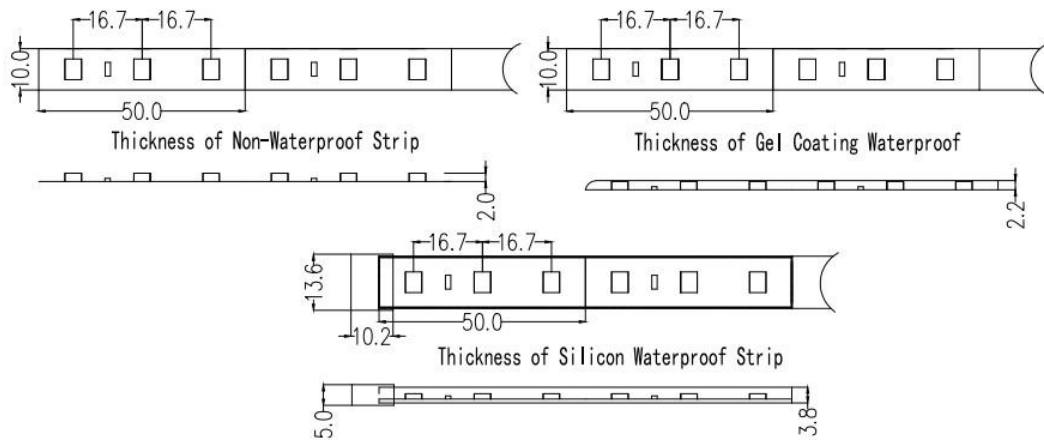

Dimension of SMD5630 Constant Voltage LED Strip Light 60LED/M: